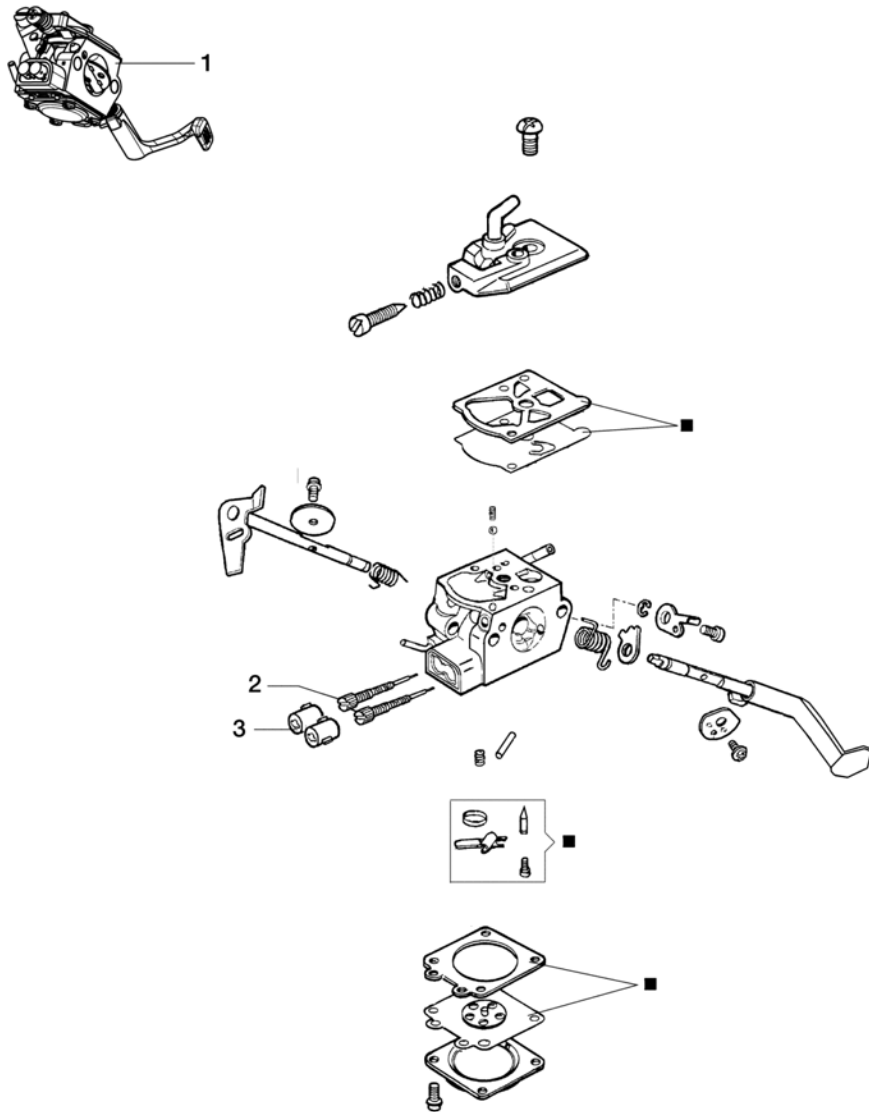

DS 2200 S (EPA 3) Brushcutter - Carburetor

■ 4 — KIT RIPARAZIONE
REPAIR KIT

DS 2200 S (EPA 3) Brushcutter - Carburetor

Ref.Nu	Qty	Part number	Description	Validity from	Validity till	Notes	Bulletin
1	1	2318265R	Carburetor				Gaznik
2	2	2318837	Adjust. screw				Sruba
3	2	2318867	Cap				Korek
4	1	2318671	Repair kit				Zestaw naprawczy