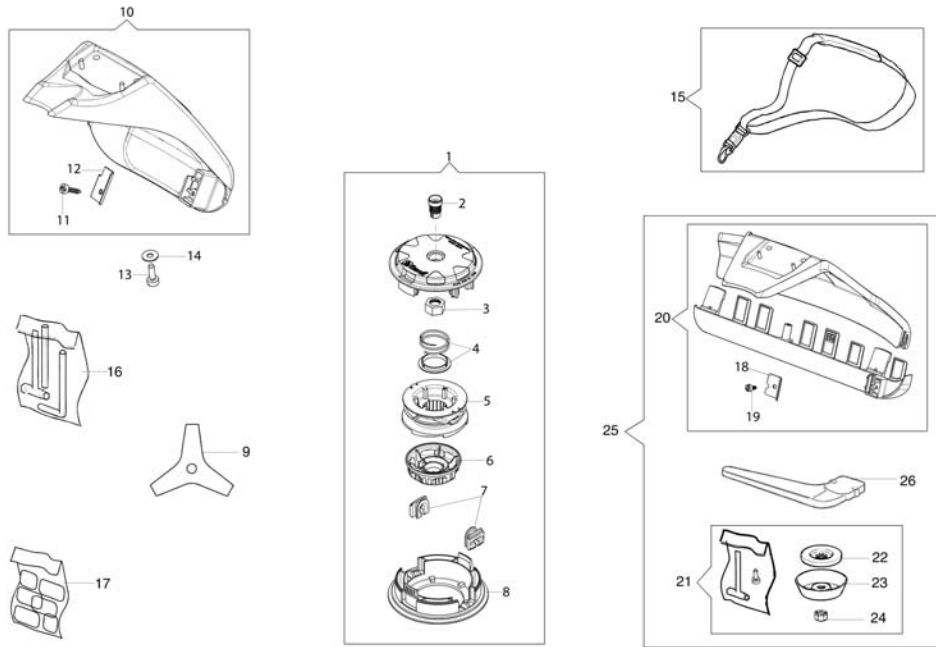

DS 2200 S (EPA 3) Brushcutter - Transmission

DS 2200 S (EPA 3) Brushcutter - Transmission

Ref.Nu	Qty	Part number	Description	Validity from	Validity till	Notes	Bulletin
1	2	3891043R	Screw				
2	1	61370052R	Clamp				
3	1	61370259	Handle			Grigio; Grey	
4	5	3893060R	Screw				
5	1	61370043R	Lever				
6	1	61370260	Lever group				
7	1	61370044R	Throttle lever				
8	1	3891037R	Screw				
9	1	61370220AR	Throttle cable				
10	1	61370032R	Cable				
11	1	61370045R	Tube Ø24				
12	1	61370261	Half handle kit			Grigio; Grey	
13	1	61370048R	Drive shaft				
14	1	3025026	Ring				
15	1	3024009R	Ring				
16	1	3035044	Bearing				
17	1	3035043	Bearing				
18	1	61170119AR	Gear case				
19	1	3906030	Screw				
20	1	3035045R	Bearing				
21	1	3034008	Bearing				
22	1	3025018R	Ring				
23	1	61170134	Seal ring				
24	1	61170122	Shaft				
25	1	61170123	Hub				
26	1	61170124	Thrust washer				
27	1	61110074R	Guard				
28	1	3933105	Nut				
29	1	61370262	Bevel gear set				
30	1	61370053R	Bevel gear				
31	1	3891050R	Screw				

DS 2200 S (EPA 3) Brushcutter - Accessories

DS 2200 S (EPA 3) Brushcutter - Accessories

Ref.Nu	Qty	Part number	Description	Validity from	Validity till	Notes	Bulletin
1	1	63109001	Head "Load&Go				
2	1	63120041R	Insert				
3	1	63120040R	Nut				
4	1	63100018R	Kit spring				
5	1	63100020R	Ignition coil				
6	1	63100007R	Knob				
7	2	63120001R	Bushing				
8	1	63100005R	Cover				
9	1	4095641AR	Disk				
10	1	61372005R	Guard kit			Grigio; Grey	
11	1	3893016R	Screws				
12	1	61370161R	Blade				
13	2	3891043R	Screw				
14	2	094600054	Washer				
15	1	4160463AR	Single harness				
16	1	61370214R	Tool kit				
17	1	61370293	Labels kit				
18	1	61370161AR	Blade				
19	1	3893016R	Screws				
20	1	61370264	Guard kit			Rosso; Red	
21	1	61370249	Screws outfit				
22	1	61170124	Thrust washer				
23	1	61110074R	Guard				
24	1	3933105	Nut				
25	1	61370224	Set (Disk)			Rosso; Red	
26	1	61370057R	Guard				