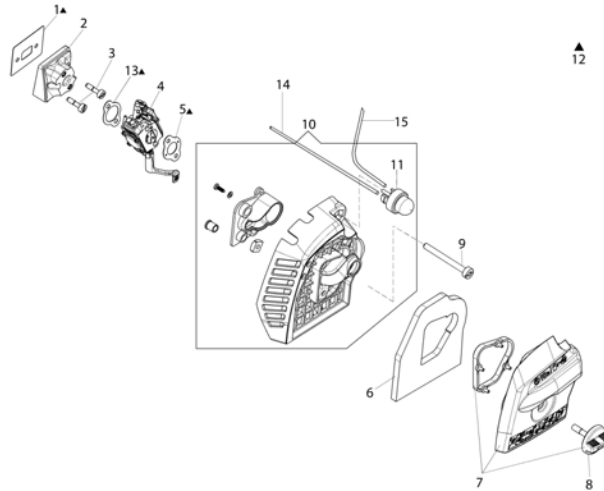

DS 2200 S (EPA 3) Brushcutter - Air filter

DS 2200 S (EPA 3) Brushcutter - Air filter

Ref.Nu	Qty	Part number	Description	Validity from	Validity till	Notes	Bulletin
1	1	58070025R	Gasket				
2	1	61370001R	Insulator				
3	2	3891046R	Screw				
4	1	2318265R	Carburetor				
5	1	56570058R	Oil seal				
6	1	61370160R	Air filter				
7	1	61370258	Filter cover kit			Grigio; Grey	
8	1	61370008R	Knob				
9	1	3891063R	Screws				
10	1	61372008R	Filter support			Grigio; Grey	
11	1	2318817R	Air purge				
12	1	61370255	Gasket set				
13	1	61200196R	Gasket				
14	1	3073002R	Tube				
15	1	61370036R	Tube