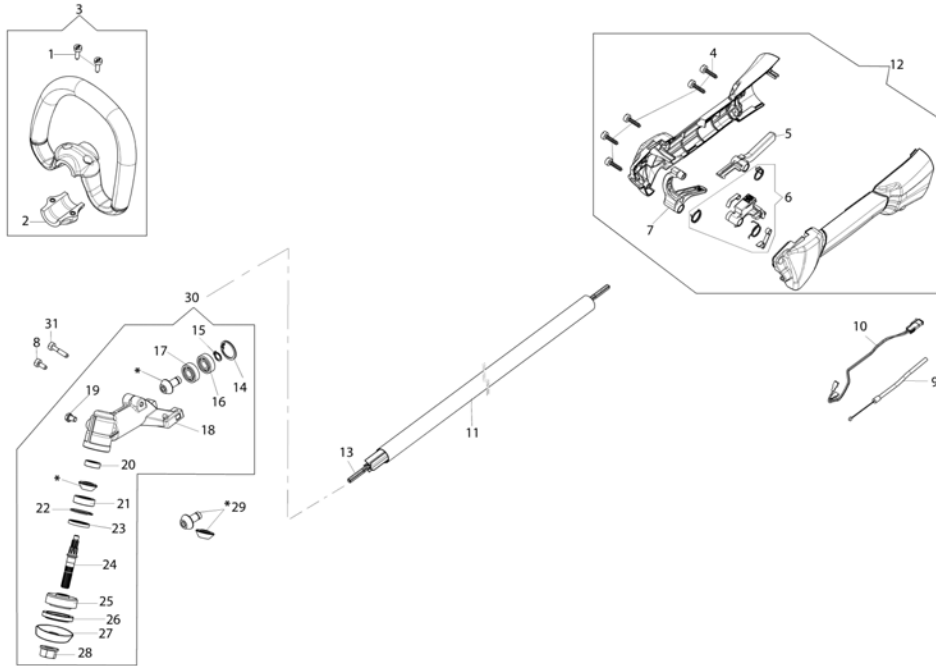

Ref.Nu	Qty	Part number	Description	Validity from	Validity till	Notes	Bulletin
40	1	094600450R	Fuel filter				
41	1	61370184R	Cover with fuel tank			Rosso; Red	
42	1	61370030R	Sleeve				
43	1	61370029R	Adaptor				
44	1	61370028R	Adaptor				
45	2	3914003R	Nut				
46	2	3891050R	Screw				

DS 2200 S (EPA 3) Brushcutter - Air filter

DS 2200 S (EPA 3) Brushcutter - Air filter

Ref.Nu	Qty	Part number	Description	Validity from	Validity till	Notes	Bulletin
1	1	58070025R	Gasket				
2	1	61370001R	Insulator				
3	2	3891046R	Screw				
4	1	2318265R	Carburetor				
5	1	56570058R	Oil seal				
6	1	61370160R	Air filter				
7	1	61370258	Filter cover kit			Grigio; Grey	
8	1	61370008R	Knob				
9	1	3891063R	Screws				
10	1	61372008R	Filter support			Grigio; Grey	
11	1	2318817R	Air purge				
12	1	61370255	Gasket set				
13	1	61200196R	Gasket				
14	1	3073002R	Tube				
15	1	61370036R	Tube				

DS 2200 S (EPA 3) Brushcutter - Transmission

DS 2200 S (EPA 3) Brushcutter - Transmission

Ref.Nu	Qty	Part number	Description	Validity from	Validity till	Notes	Bulletin
1	2	3891043R	Screw				
2	1	61370052R	Clamp				
3	1	61370259	Handle			Grigio; Grey	
4	5	3893060R	Screw				
5	1	61370043R	Lever				
6	1	61370260	Lever group				
7	1	61370044R	Throttle lever				
8	1	3891037R	Screw				
9	1	61370220AR	Throttle cable				
10	1	61370032R	Cable				
11	1	61370045R	Tube Ø24				
12	1	61370261	Half handle kit			Grigio; Grey	
13	1	61370048R	Drive shaft				
14	1	3025026	Ring				
15	1	3024009R	Ring				
16	1	3035044	Bearing				
17	1	3035043	Bearing				
18	1	61170119AR	Gear case				
19	1	3906030	Screw				
20	1	3035045R	Bearing				
21	1	3034008	Bearing				
22	1	3025018R	Ring				
23	1	61170134	Seal ring				
24	1	61170122	Shaft				
25	1	61170123	Hub				
26	1	61170124	Thrust washer				
27	1	61110074R	Guard				
28	1	3933105	Nut				
29	1	61370262	Bevel gear set				
30	1	61370053R	Bevel gear				
31	1	3891050R	Screw				