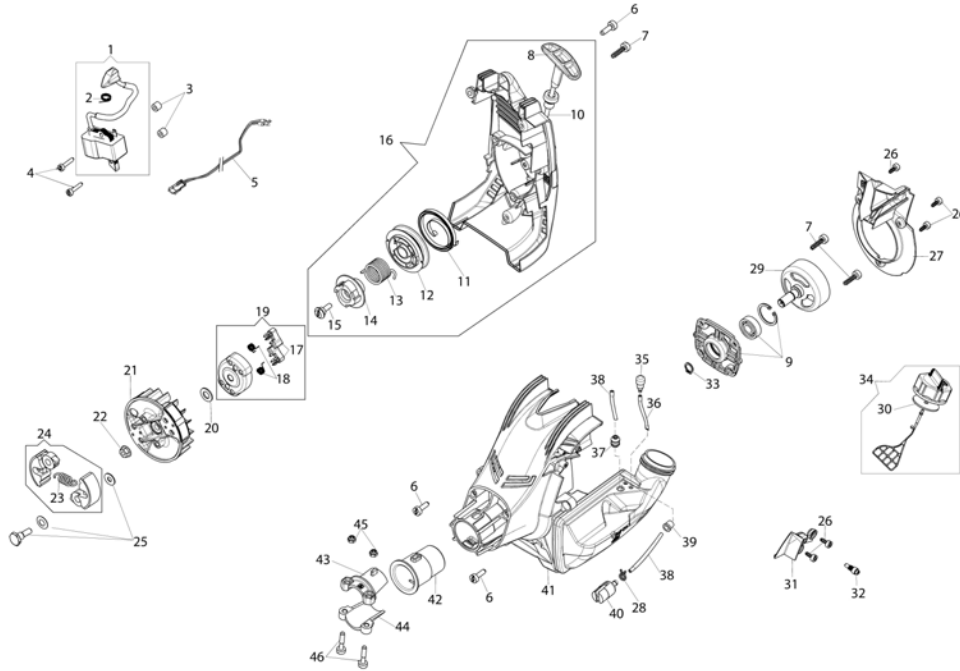

DS 2200 S (EPA 3) Brushcutter - Starter assy and fuel tank

DS 2200 S (EPA 3) Brushcutter - Starter assy and fuel tank

Ref.Nu	Qty	Part number	Description	Validity from	Validity till	Notes	Bulletin
1	1	2501002R	Ignition coil				
2	1	50050127	Spring				
3	2	50160218	Spacer				
4	2	3891018R	Screw				
5	1	61370059R	Cable				
6	7	3891043R	Screw				
7	7	3893060R	Screw				
8	1	61370082R	Handle				
9	1	61370256	Flange kit				
10	1	61370024R	Rope				
11	1	61070036R	Spring				
12	1	61370022R	Pulley				
13	1	61240059R	Spring				
14	1	61370023R	Sprocket				
15	1	50160024	Screw				
16	1	61370230R	Starter assy			Rosso; Red	
17	2	61370014R	Pawl				
18	2	61070039R	Spring				
19	1	61370013R	Clutch driver				
20	1	3064034	Washer				
21	1	58070133R	Flywheel				
22	1	004400959R	Nut				
23	1	61070090R	Spring				
24	1	61070091R	Clutch				
25	1	61370257	Kit pin+Belleville washer+spacer ring				
26	5	3893009R	Screw				
27	1	61370031R	Flange				
28	1	4098377	Band				
29	1	61370083R	Clutch drum				
30	1	61070006R	Gasket				
31	1	61370033AR	Cover				
32	1	61250249R	Adjust. pin				
33	1	3024010R	Ring				
34	1	61372003R	Tank cap				
35	1	61070011AR	Breather valve				
36	1	3073001R	Breather Fule Pipe				
37	1	4161211	Bush				
38	1	61370038R	Tube				
39	1	61110162A	Bushing