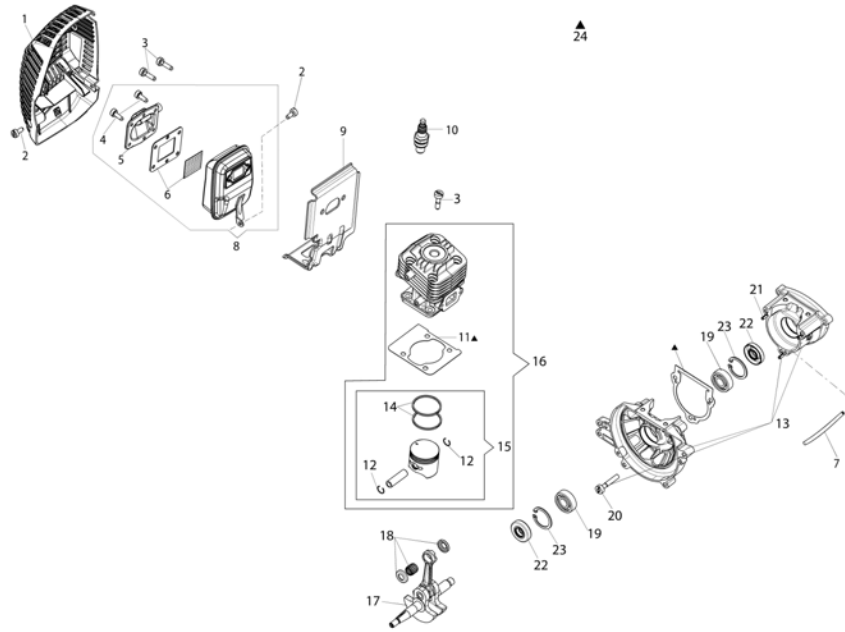

DS 2200 S (EPA 3) Brushcutter - Engine

DS 2200 S (EPA 3) Brushcutter - Engine

Ref.Nu	Qty	Part number	Description	Validity from	Validity till	Notes	Bulletin
1	1	61370016AR	Guard			Grigio; Grey	
2	3	3891037R	Screw				
3	6	3891047R	Screw				
4	6	3891009R	Screw				
5	1	58070143R	Cover				
6	1	61370276	Screen + Gasket				
7	1	094600126	Tube				
8	1	61370015R	Compl. muffler				
9	1	61370143R	Deflector				
10	1	3055112	Spark plug				
11	1	58070011R	Gasket				
12	2	58070166R	Ring				
13	1	61370085R	Crankcase assy				
14	2	61370208R	Piston ring				
15	1	61370252	Piston assy.				
16	1	61370253	Compl. cylinder				
17	1	58070045R	Shaft				
18	1	61370254	Set (Roller cage and washer)				
19	2	3034007R	Bearing				
20	3	3891051R	Screw				
20	1	58070022R	Gasket				
21	5	61280044R	Plug				
22	2	3050042R	Ring				
23	2	3025018R	Ring				
24	1	61370255	Gasket set				

DS 2200 S (EPA 3) Brushcutter - Transmission

DS 2200 S (EPA 3) Brushcutter - Transmission

Ref.Nu	Qty	Part number	Description	Validity from	Validity till	Notes	Bulletin
1	2	3891043R	Screw				
2	1	61370052R	Clamp				
3	1	61370259	Handle			Grigio; Grey	
4	5	3893060R	Screw				
5	1	61370043R	Lever				
6	1	61370260	Lever group				
7	1	61370044R	Throttle lever				
8	1	3891037R	Screw				
9	1	61370220AR	Throttle cable				
10	1	61370032R	Cable				
11	1	61370045R	Tube Ø24				
12	1	61370261	Half handle kit			Grigio; Grey	
13	1	61370048R	Drive shaft				
14	1	3025026	Ring				
15	1	3024009R	Ring				
16	1	3035044	Bearing				
17	1	3035043	Bearing				
18	1	61170119AR	Gear case				
19	1	3906030	Screw				
20	1	3035045R	Bearing				
21	1	3034008	Bearing				
22	1	3025018R	Ring				
23	1	61170134	Seal ring				
24	1	61170122	Shaft				
25	1	61170123	Hub				
26	1	61170124	Thrust washer				
27	1	61110074R	Guard				
28	1	3933105	Nut				
29	1	61370262	Bevel gear set				
30	1	61370053R	Bevel gear				
31	1	3891050R	Screw				