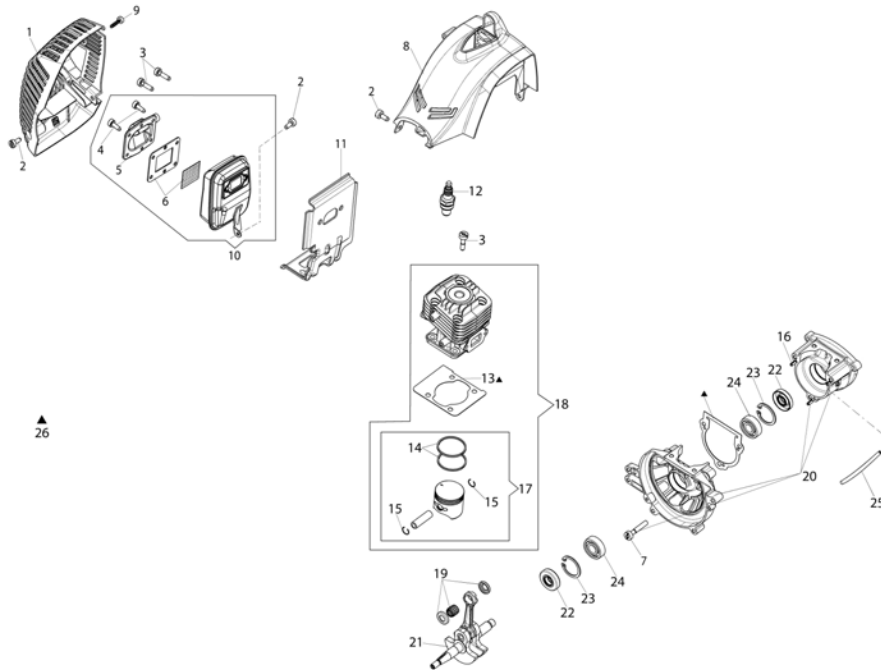

DS 2400 T (EPA 3) Brushcutter - Engine

DS 2400 T (EPA 3) Brushcutter - Engine

Ref.Nu	Qty	Part number	Description	Validity from	Validity till	Notes	Bulletin
1	1	61370016AR	Guard			Grigio; Grey	
2	4	3891037R	Screw				
3	6	3891047R	Screw				
4	6	3891009R	Screw				
5	1	58070143R	Cover				
6	1	61370276	Screen + Gasket				
7	3	3891051R	Screw				
8	1	61370189R	Cover			Rosso; Red	
9	1	3893060R	Screw				
10	1	61370015R	Compl. muffler				
11	1	61370143R	Deflector				
12	1	3055112	Spark plug				
13	1	58070011R	Gasket				
14	2	61370208R	Piston ring				
15	1	58070166R	Ring				
16	5	61280044R	Plug				
17	1	61370252	Piston assy.				
18	1	61370253	Compl. cylinder				
19	1	61370254	Set (Roller cage and washer)				
20	1	61370085R	Crankcase assy				
21	1	58070045R	Shaft				
22	2	3050042R	Ring				
23	2	3025018R	Ring				
24	2	3034007R	Bearing				
25	1	094600126	Tube				
26	1	61370255	Gasket set				

Ref.Nu	Qty	Part number	Description	Validity from	Validity till	Notes	Bulletin
41	1	3034008	Bearing				
42	1	3025018R	Ring				
43	1	61370298	Bevel gear set				
44	1	61170134	Seal ring				
45	1	61170122	Shaft				
46	1	61170123	Hub				
47	1	61170124	Thrust washer				