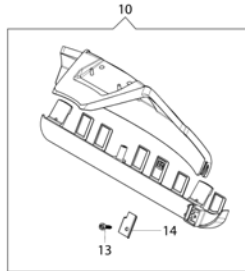

DS 2400 T (EPA 3) Brushcutter - Accessories

DS 2400 T (EPA 3) Brushcutter - Accessories

Ref.Nu	Qty	Part number	Description	Validity from	Validity till	Notes	Bulletin
1	1	63129001	Load & Go nylon head				
2	1	63120041R	Insert				
3	1	63120040R	Nut				
4	1	63120031R	Kit spring				
5	1	63120020R	Ignition coil				
6	1	63120007R	Knob				
7	2	63120001R	Bushing				
8	1	63120005R	Cover				
9	1	63120042R	Insert				
10	1	61370264	Guard kit			Rosso; Red	
11	1	3893016R	Screws				
12	1	61370161R	Blade				
13	2	3891043R	Screw				
14	2	094600054	Washer				
15	1	4160463AR	Single harness				
16	1	61370214R	Tool kit				
17	1	61370293	Labels kit				
18	1	4095641AR	Disk