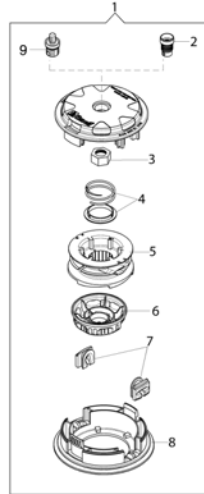

DS 2400 T (EPA 3) Brushcutter - Accessories

DS 2400 T (EPA 3) Brushcutter - Accessories

Ref.Nu	Qty	Part number	Description	Validity from	Validity till	Notes	Bulletin
1	1	63129001	Load & Go nylon head				
2	1	63120041R	Insert				
3	1	63120040R	Nut				
4	1	63120031R	Kit spring				
5	1	63120020R	Ignition coil				
6	1	63120007R	Knob				
7	2	63120001R	Bushing				
8	1	63120005R	Cover				
9	1	63120042R	Insert				
10	1	61370264	Guard kit			Rosso; Red	
11	1	3893016R	Screws				
12	1	61370161R	Blade				
13	2	3891043R	Screw				
14	2	094600054	Washer				
15	1	4160463AR	Single harness				
16	1	61370214R	Tool kit				
17	1	61370293	Labels kit				
18	1	4095641AR	Disk