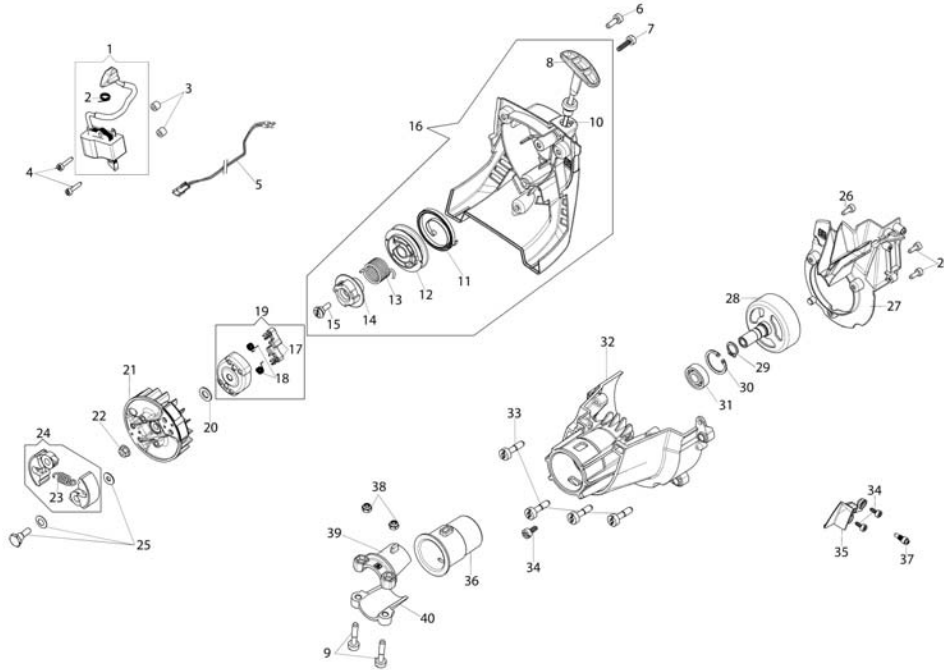

DS 2400 T (EPA 3) Brushcutter - Starter Assy and clutch

DS 2400 T (EPA 3) Brushcutter - Starter assy and clutch

Ref.Nu	Qty	Part number	Description	Validity from	Validity till	Notes	Bulletin
1	1	2501002R	Ignition coil				
2	1	50050127	Spring				
3	2	50160218	Spacer				
4	2	3891020R	Screws				
5	1	61370059R	Cable				
6	3	3891043R	Screw				
7	1	3893060R	Screw				
8	1	61370082R	Handle				
9	2	3891050R	Screw				
10	1	61370024R	Rope				
11	1	61070036R	Spring				
12	1	61370022R	Pulley				
13	1	61240059R	Spring				
14	1	61370023R	Sprocket				
15	1	50160024	Screw				
16	1	61370231R	Starter assy			Rosso; Red	
17	2	61370014R	Pawl				
18	2	61070039R	Spring				
19	1	61370013R	Clutch driver				
20	1	3064034	Washer				
21	1	58070133R	Flywheel				
22	1	004400959R	Nut				
23	1	61070090R	Spring				
24	1	61070091R	Clutch				
25	1	61370257	Kit pin+Belleville washer+spacer ring				
26	3	3891009R	Screw				
27	1	61370090R	Flange				
28	1	61170050BR	Clutch drum				
29	1	3024012	Ring				
30	1	3025019	Ring				
31	1	3035023R	Bearing				
32	1	61370079R	Starter case			Grigio; Grey	
33	4	3891046R	Screw				
34	3	3893009R	Screw				
35	1	61370091AR	Cover				
36	1	61370030R	Sleeve				
37	1	61250249R	Adjust. pin				
38	2	3914003R	Nut				
39	1	61370029R	Adaptor