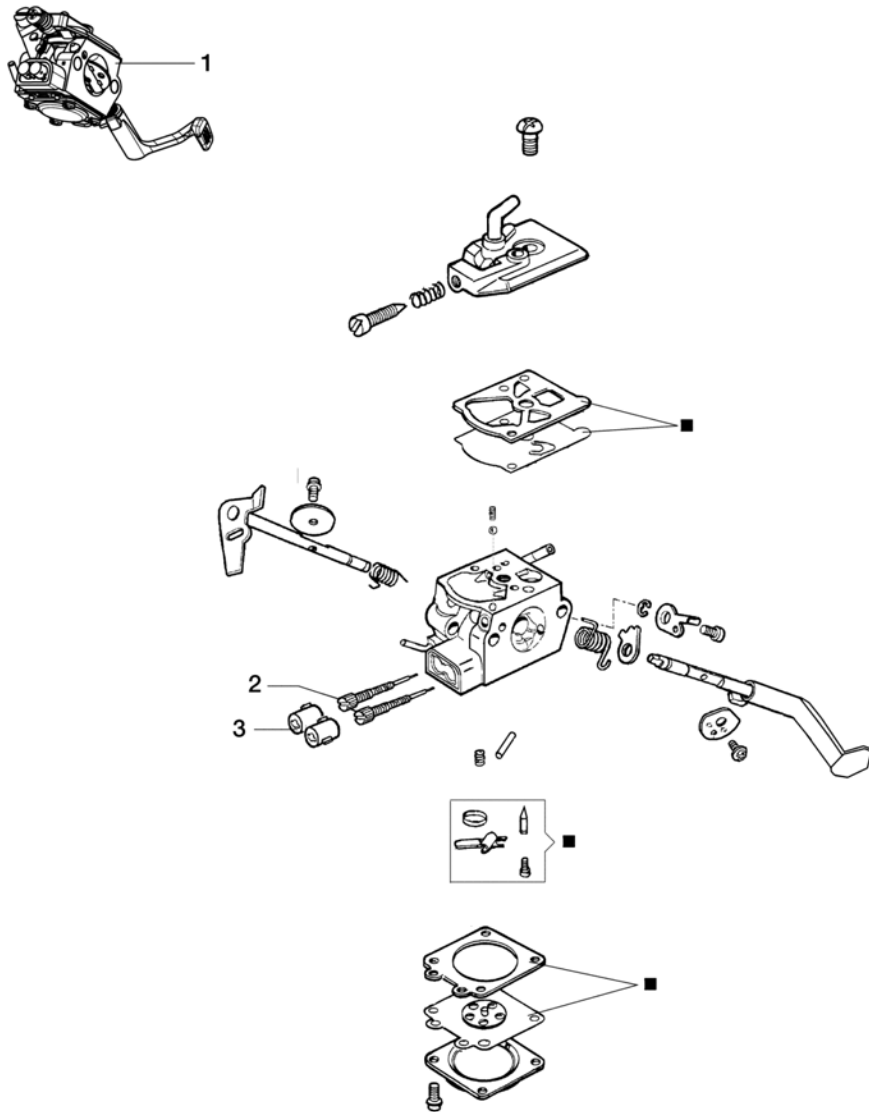

DS 2400 T (EPA 3) Brushcutter - Carburetor

■ 4 — KIT RIPARAZIONE
REPAIR KIT

DS 2400 T (EPA 3) Brushcutter - Carburetor

Ref.Nu	Qty	Part number	Description	Validity from	Validity till	Notes	Bulletin
1	1	2318265R	Carburetor				Gaznik
2	2	2318837	Adjust. screw				Sruba
3	2	2318867	Cap				Korek
4	1	2318671	Repair kit				Zestaw naprawczy