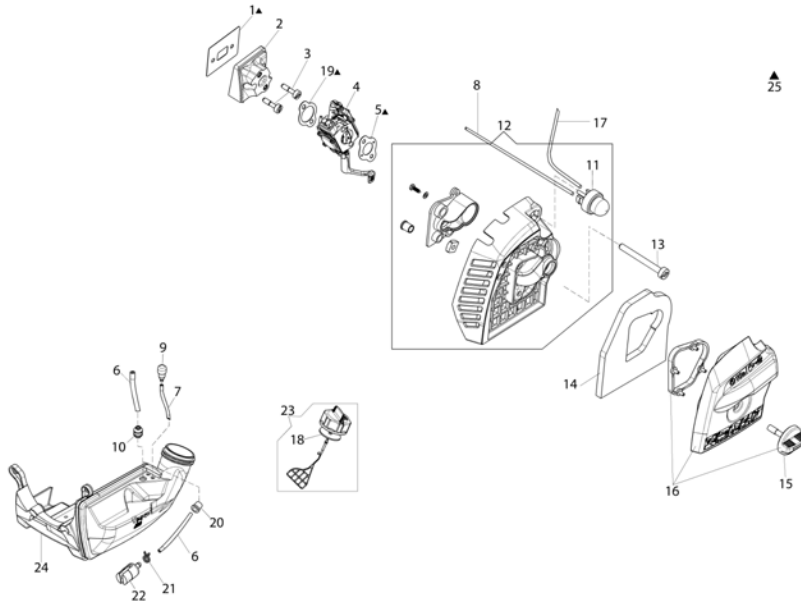

DS 2400 T (EPA 3) Brushcutter - Air filter

DS 2400 T (EPA 3) Brushcutter - Air filter

Ref.Nu	Qty	Part number	Description	Validity from	Validity till	Notes	Bulletin
1	1	58070025R	Gasket				
2	1	61370001R	Insulator				
3	2	3891046R	Screw				
4	1	2318265R	Carburetor				
5	1	56570058R	Oil seal				
6	1	61370038R	Tube				
7	1	3073001R	Breather Fule Pipe				
8	1	3073002R	Tube				
9	1	61070011AR	Breather valve				
10	1	4161211	Bush				
11	1	2318817R	Air purge				
12	1	61372008R	Filter support			Grigio; Grey	
13	2	3891063R	Screws				
14	1	61370005R	Air filter				
15	1	61370008R	Knob				
16	1	61370258	Filter cover kit			Grigio; Grey	
17	1	61370036R	Tube				
18	1	61070006R	Gasket				
19	1	61200196R	Gasket				
20	1	61110162A	Bushing				
21	1	4098377	Band				
22	1	094600450R	Fuel filter				
23	1	61372003R	Tank cap				
24	1	61370076R	Fuel tank			Rosso; Red	
25	1	61370255	Gasket set