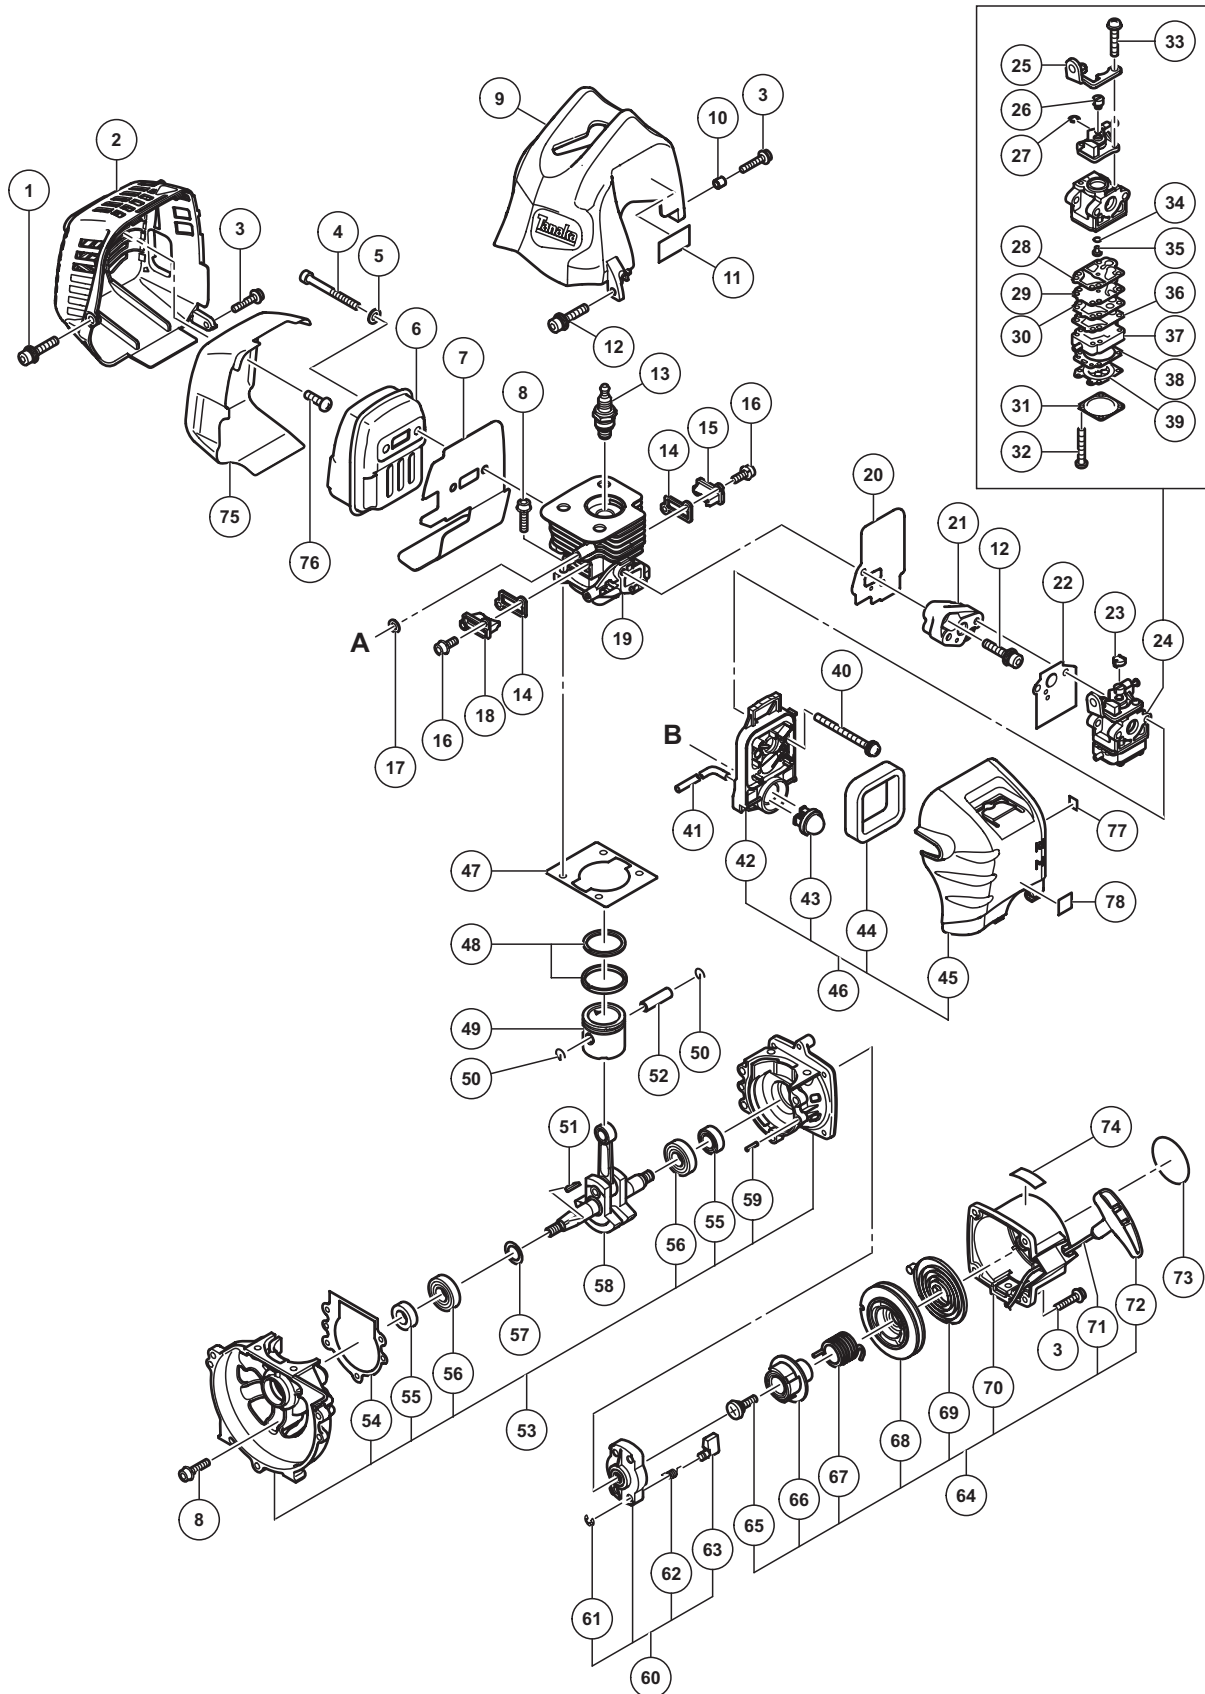

ENGINE TOOL PARTS LIST

ENGINE BRUSH CUTTER

2014 · 4 · 25

Model TCG 24EBSP (TANAKA BRAND)

(E1)